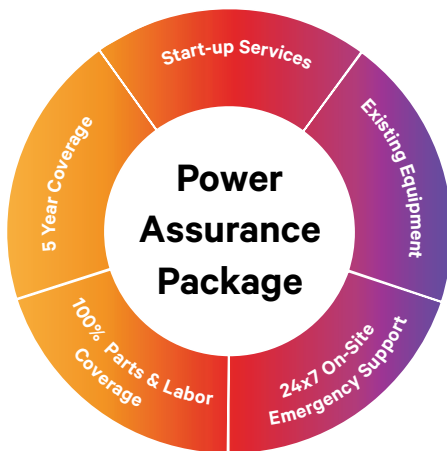

Power Assurance Package

Vertiv's exclusive Power Assurance Package offers lifecycle power management for critical single-phase UPS systems, eliminating the concerns surrounding all aspects of UPS support.

- Available with Vertiv™ Liebert® APS, Vertiv™ Liebert® PSI and Vertiv™ Liebert® GXT UPS products, from 500VA – 10kVA.
- Installation and startup services.
- Five-year, hassle-free protection plan.
- Safe disposal of UPS/battery.
- 24x7 on-site emergency response.
- Parts and labor coverage.